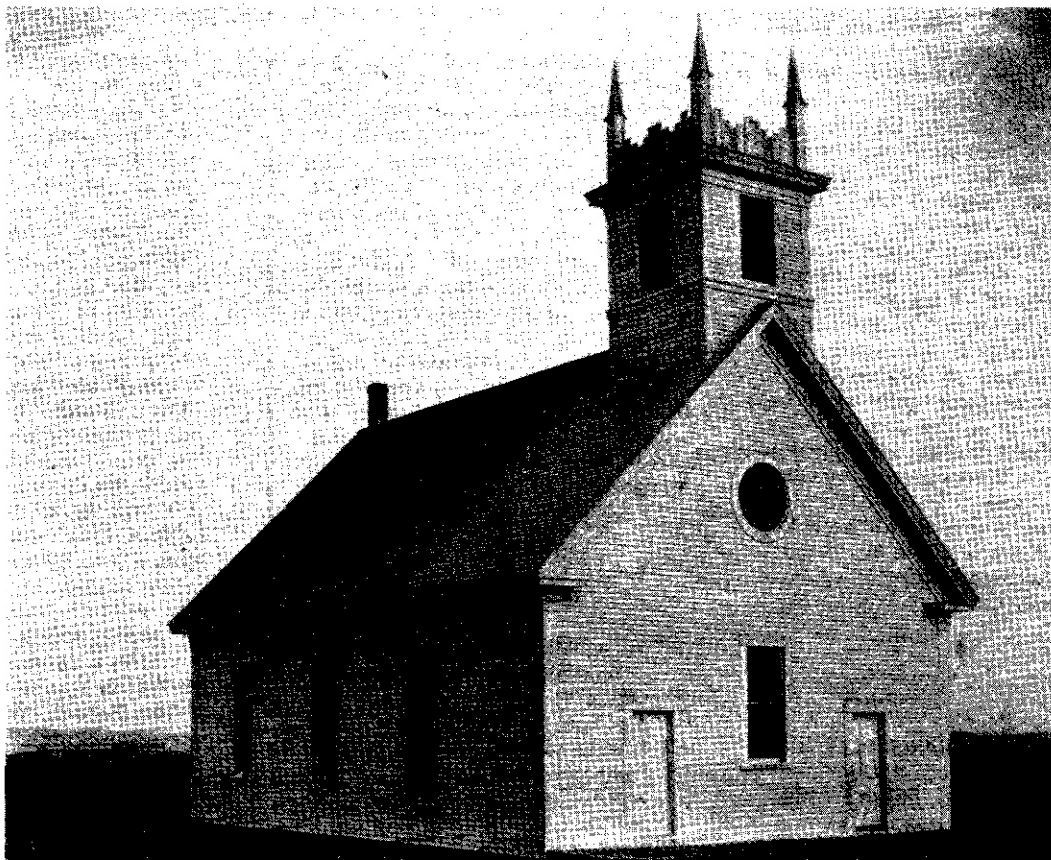

Alexander - Crawford Historical Society
Alexander, Maine 04694

May 1989

METHODIST - EPISCOPAL CHURCH

The Church was constructed between 1866 and 1869. This photograph, taken **about** 1900 was loaned by Pliney Frost.