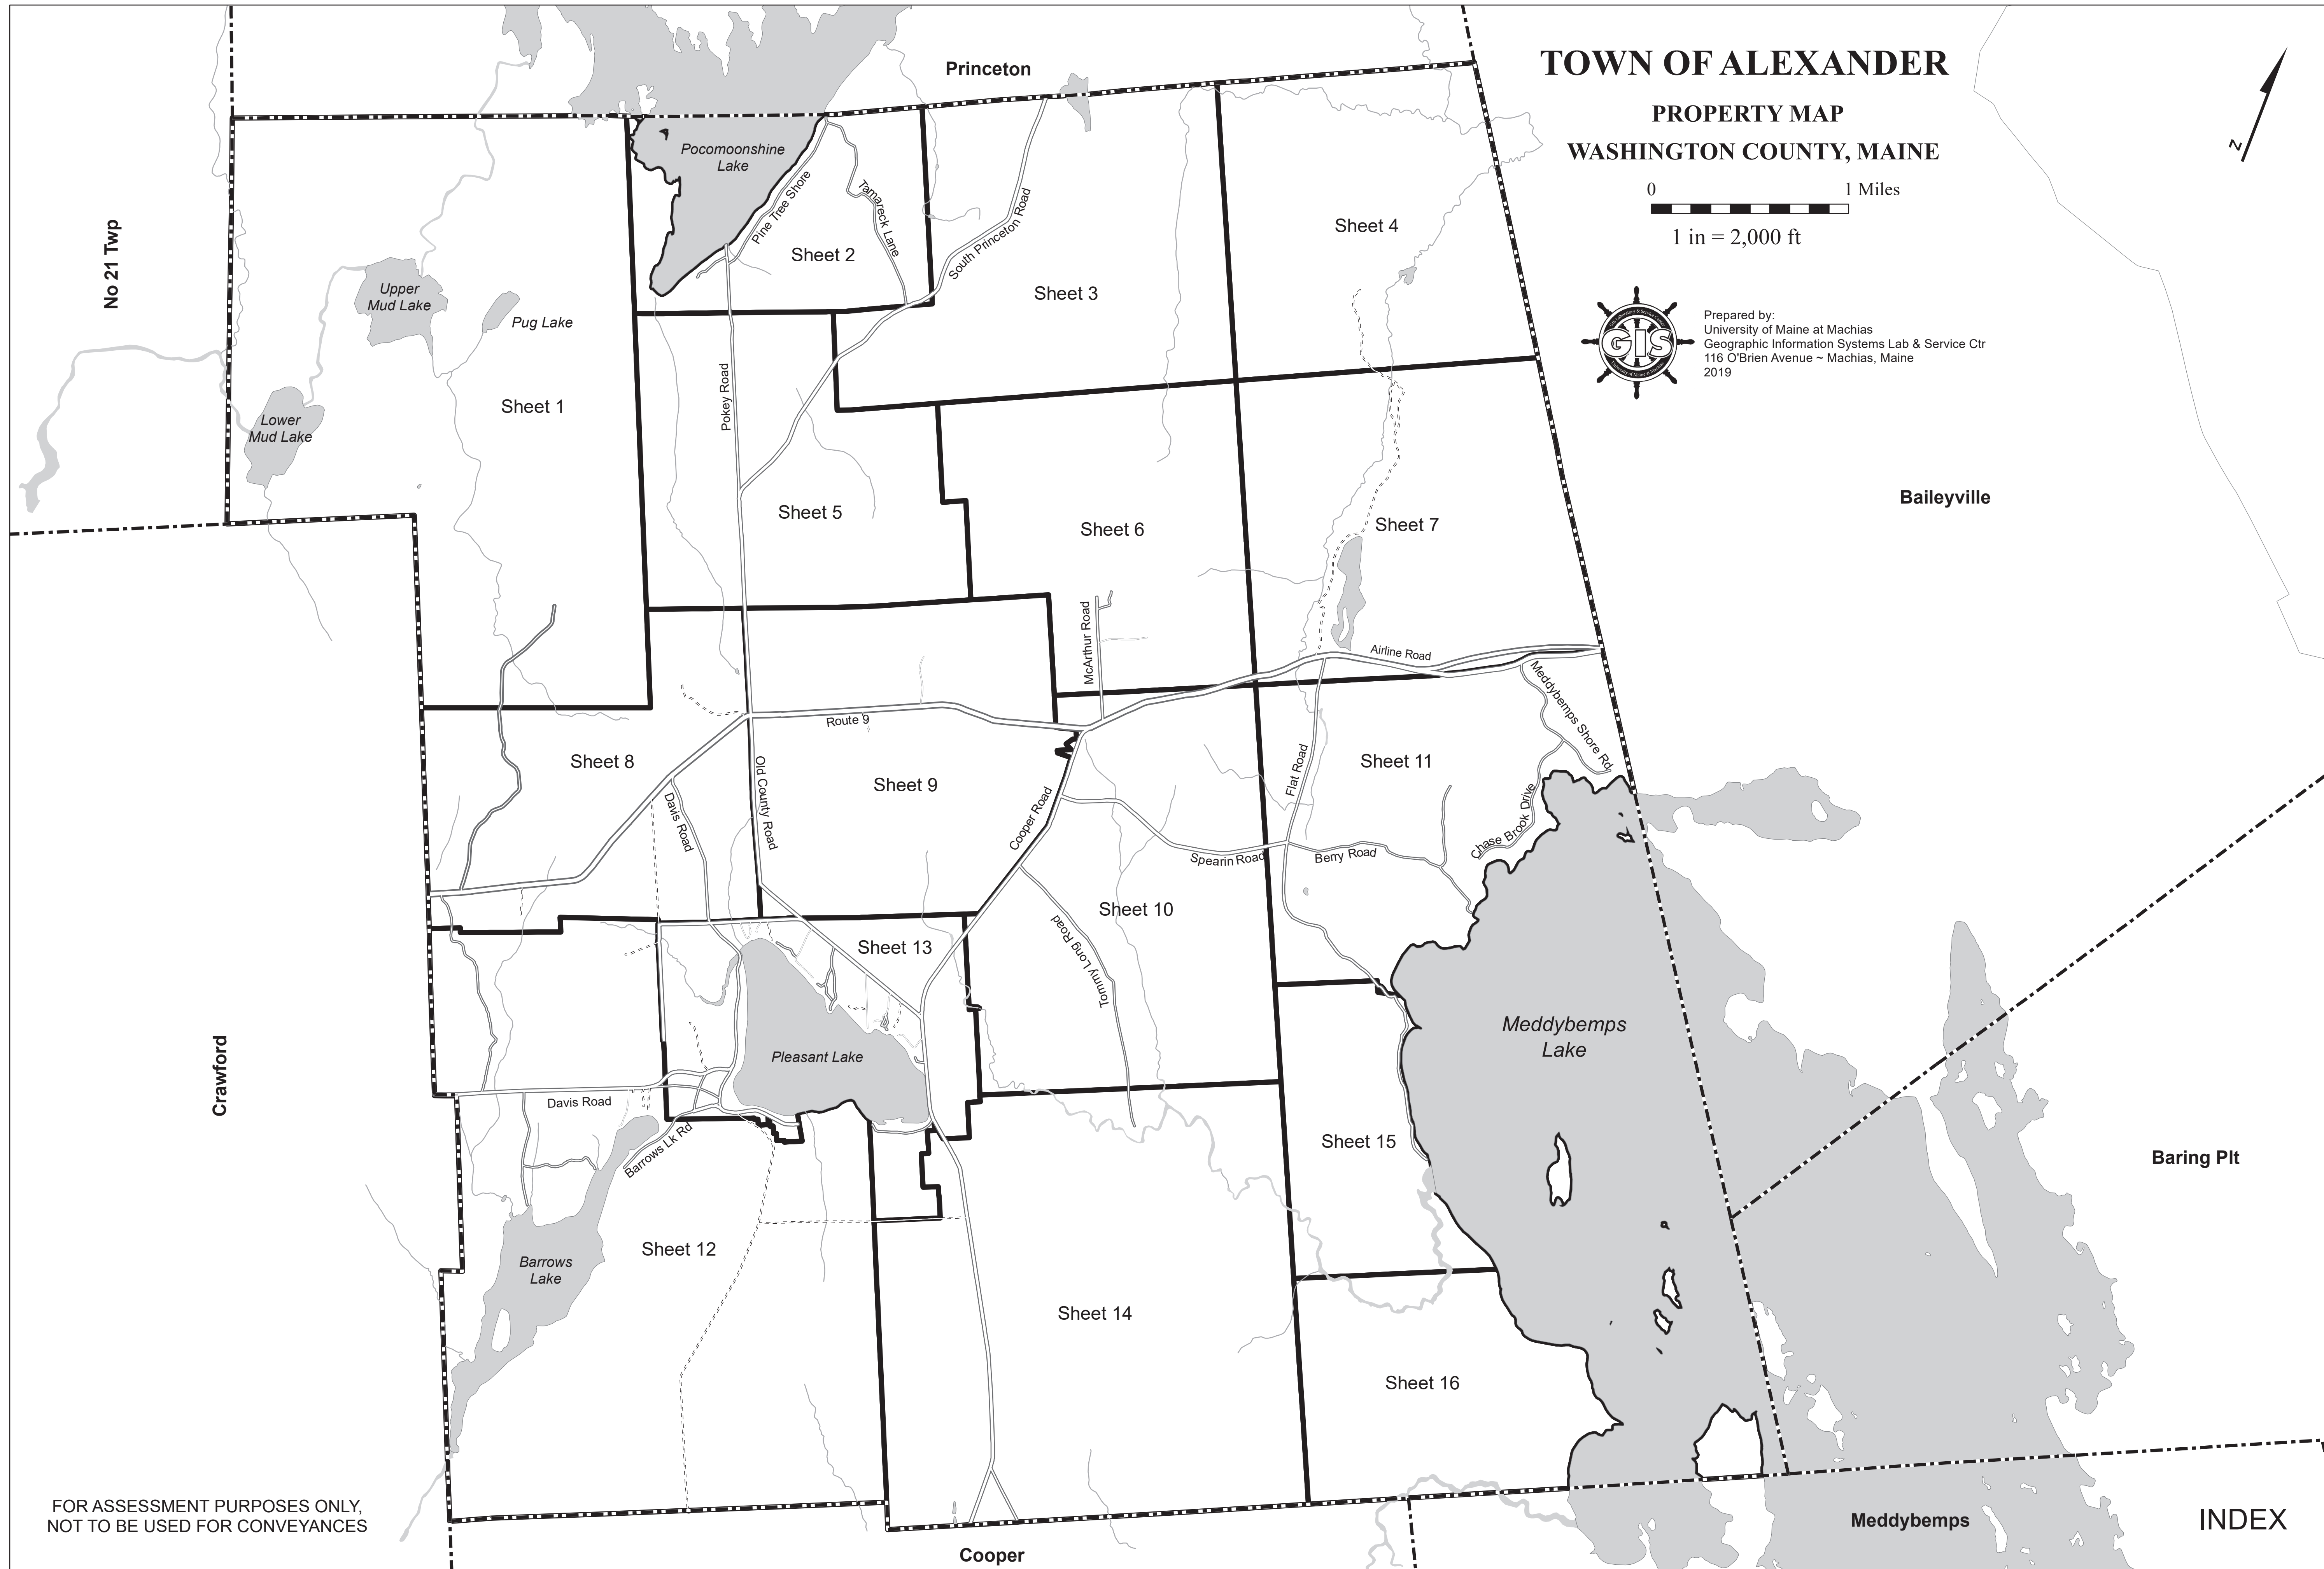

TOWN OF ALEXANDER

PROPERTY MAP WASHINGTON COUNTY, MAINE

Prepared by:
University of Maine at Machias
Geographic Information Systems Lab & Service Ctr
116 O'Brien Avenue ~ Machias, Maine
2019

FOR ASSESSMENT PURPOSES ONLY,
NOT TO BE USED FOR CONVEYANCES

INDEX