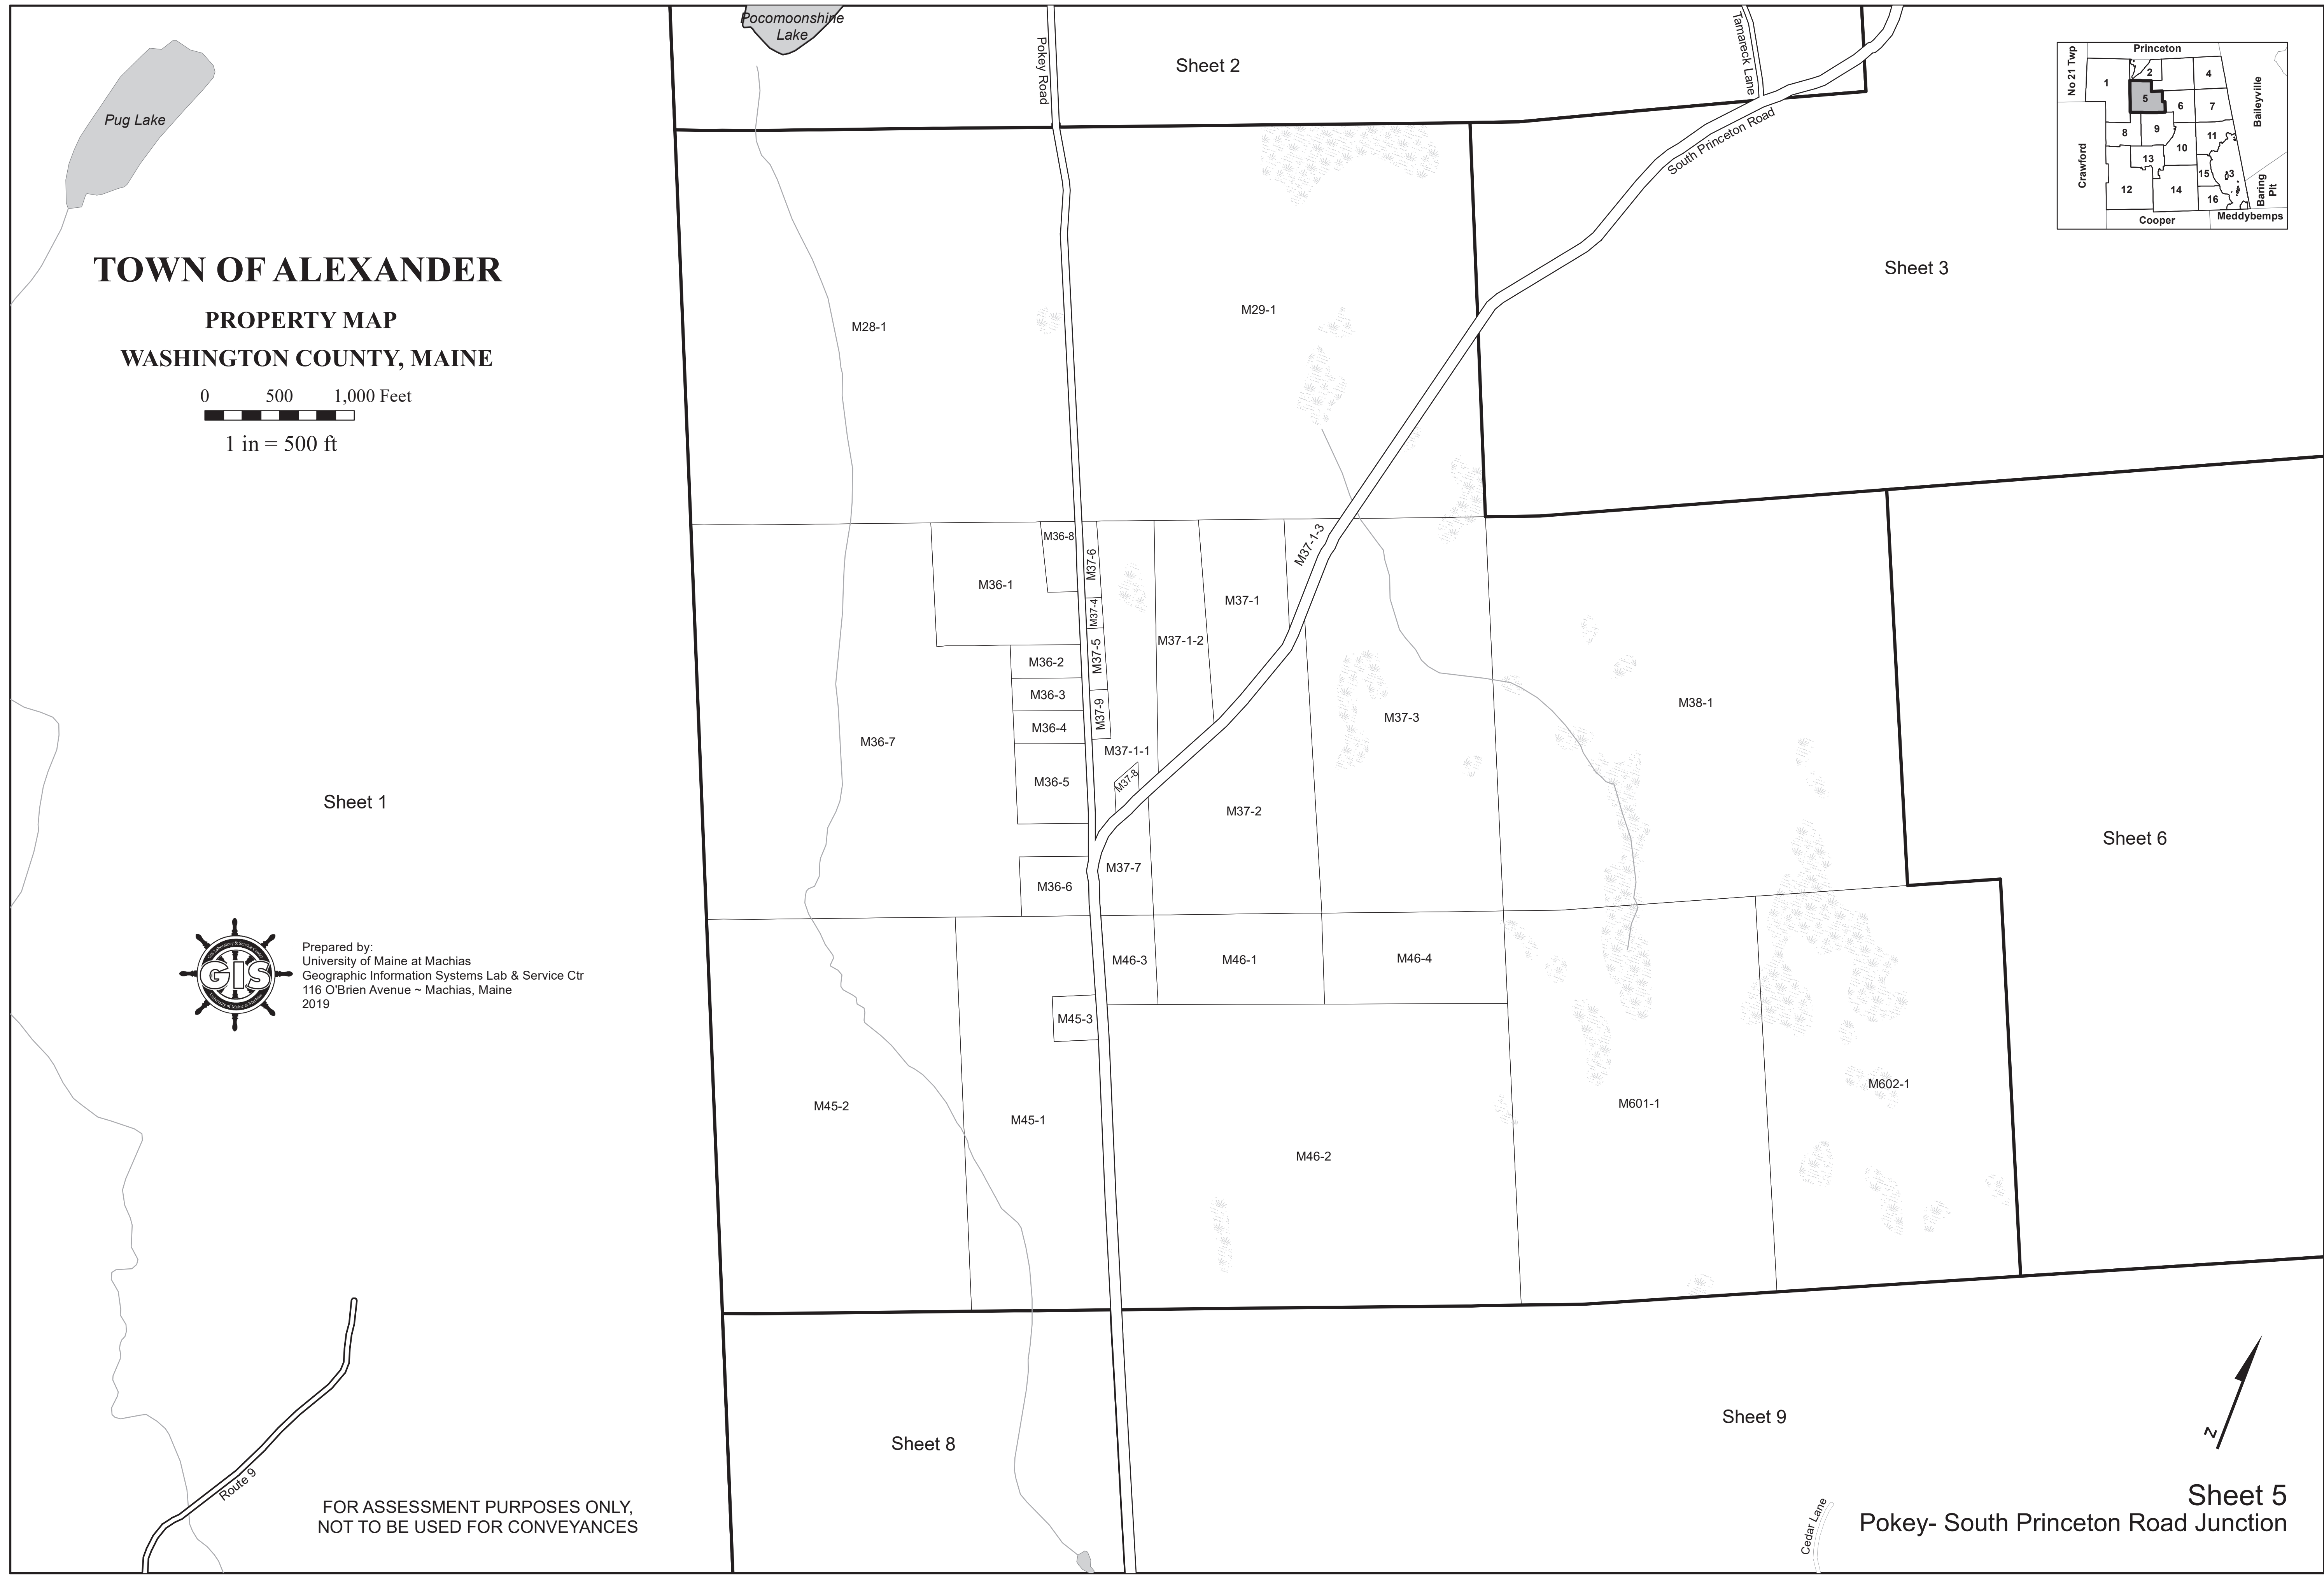

TOWN OF ALEXANDER
PROPERTY MAP
WASHINGTON COUNTY, MAINE

Prepared by:
 University of Maine at Machias
 Geographic Information Systems Lab & Service Ctr
 116 O'Brien Avenue ~ Machias, Maine
 2019

FOR ASSESSMENT PURPOSES ONLY,
 NOT TO BE USED FOR CONVEYANCES

Sheet 5
Pokey- South Princeton Road Junction